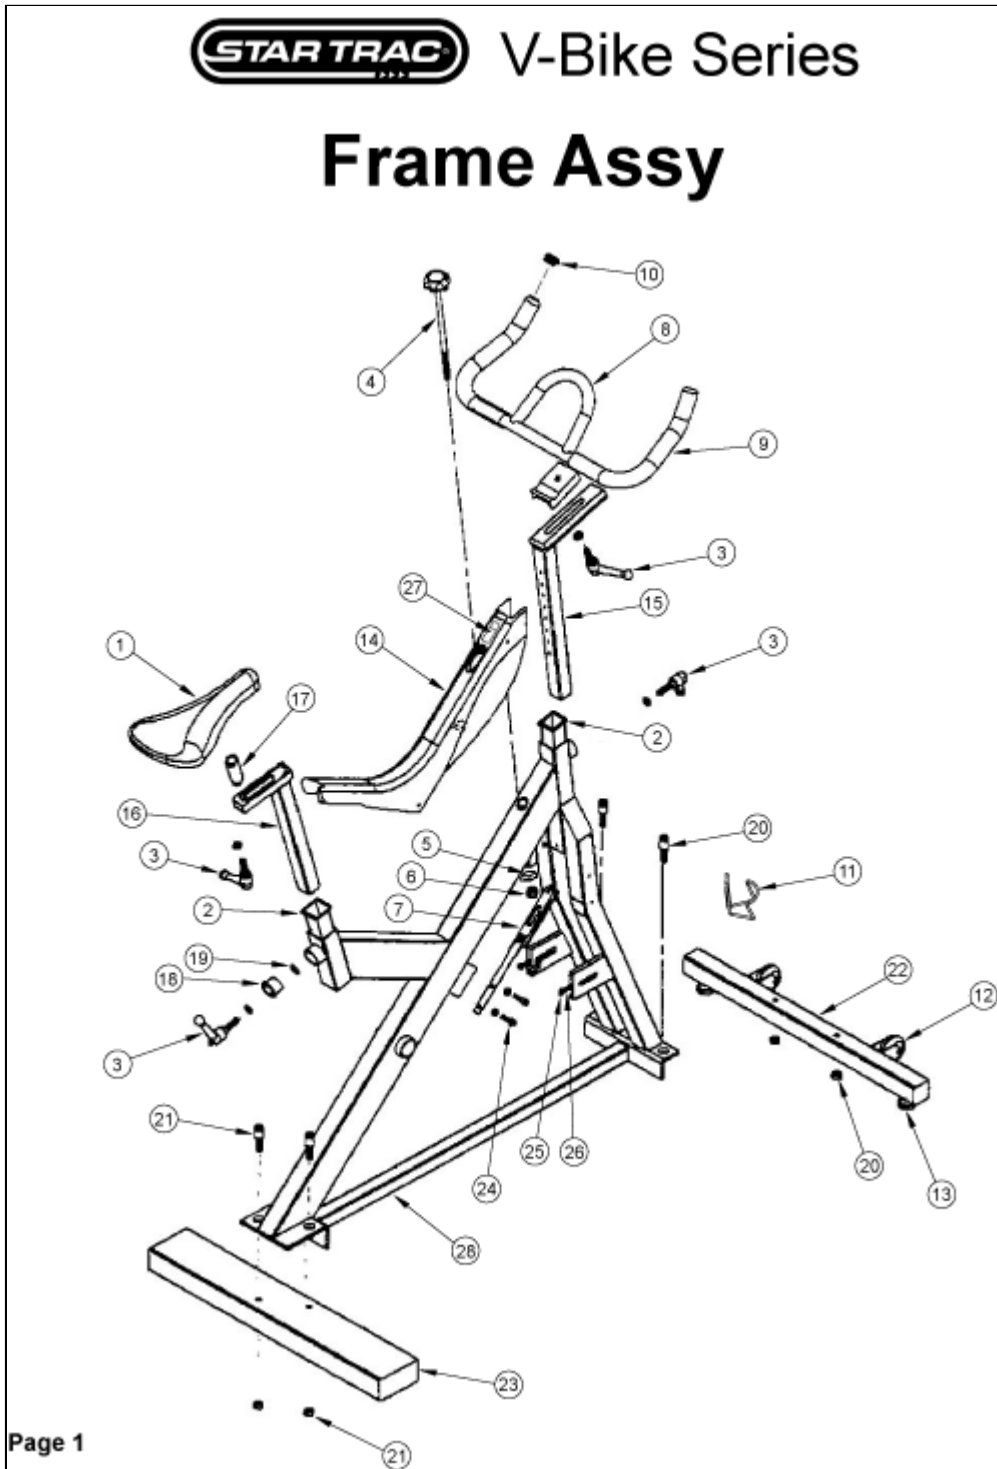

Drive Assy

Callout	Part Number:	Description
1	800-4027	Pedal Set, SPD Clip, Special
2	800-3758	Pedal Set, Spinners
3	800-3405	Pedal Strap Set, Spinners
4	800-3426	Crank Set, Steel, VB.V2
5	800-3280	Bottom Brkt, w/Bolts, VB.V2
6	800-3840	Chain, 100 Links, 4700/5700
7	800-3301	Bearing Assy, Lt, VB
8	800-3304	Bearing Assy w/Sprkt, Rt, VB
9	800-3314	Flywheel, VB
10	800-3292	Bolt, Axle, VB
11	800-3291	Axle, VB
12	800-3303	Spacer, Axle, Rt, VB
13	800-3300	Spacer, Axle, Lt, VB
14	800-3310	Chain Guard, Mt Brkt, VB
15	800-3424	Shroud, Chain, Inside, VB
16	800-3425	Shroud, Chain, Outside, VB
17	800-3313	Bolt, Chain Guard, long, VB
18	800-3320	Bolt, Short
21	800-3757	Seat, JGS
22	800-3289	Tension Handle, VB.V2
23	800-3359	Grip Assy, VB
24	800-3721	Brake Pad w/Alum, Spinners
25	800-3280	Bottom Brkt, w/Bolts, VB.V2

Product ID: 6 • Diagram ID: 41

Frame Assy

Callout	Part Number:	Description
1	800-3757	Seat, JGS
2	800-3317	Sleeve, Hbar/Seatpost, VB
3	800-3289	Tension Handle, VB.V2
4	800-3691	Brake Knob & Bolt, VB.V2
5	800-3747	Nut, Brass, Brake, Spinners
6	800-3282	Nut, Brake Acorn Cap, VB
7	800-3721	Brake Pad w/Alum, Spinners
8	800-3299	Hndlbar, VB
9	800-3359	Grip Assy, VB
10	140-3189	Cap, Handlebar, VB
11	800-3331	Waterbottle Holder, Alum, blk
12	800-3429	Wheel, Rubber, w/Sleeve, VB
13	800-3290	Adjustable Foot, VB
14	800-3293	Shroud, Brake Guard, VB
15	800-3438	Hndlbar, Post, VB
16	800-3439	Seat Post, VB
17	800-3306	Seat Attachment Cylinder, VB
18	800-3328	Tension Handle Holder, VB.V2
19	800-3329	Pressing Block, Brass, VB.V2
20	800-3318	Bolt, Leg Attach w/Wshr-nut, VB
21	800-3321	Bolt, Leg Attach
22	800-3422	Front Leg Assy, w/Wheels, VB
23	800-3311	Leg Assy, Back, VB
24	800-3281	Bolt, VB
25	800-3307	Bolt, Chain Tension, VB
26	800-3308	Nut, Chain Tension Lock, VB
27	800-3423	Label, Warning, VB
28	800-3315	Frame, VB